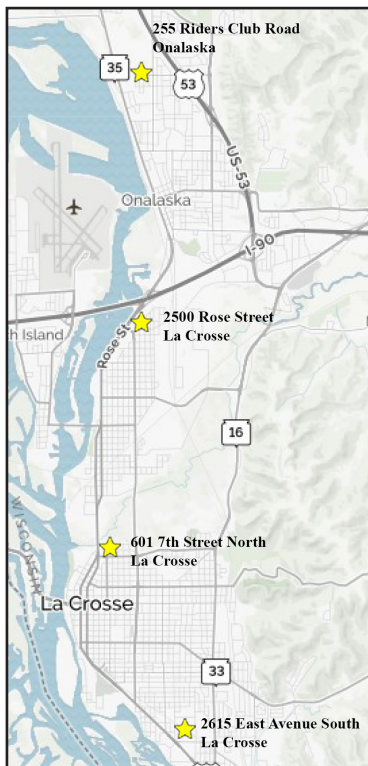

Get on the bus to the COULEE REGION JOB FAIR 2018

September 20, 2018
2:00 to 6:00 p.m.

OMNI CENTER — ONALASKA
255 Riders Club Road

providing shuttles throughout the job fair!

Shuttle schedule

- 1:30 p.m. Depart Western Wisconsin Workforce Development Center (2615 East Avenue South, La Crosse)
- 1:40 p.m. Arrive at La Crosse Area Chamber of Commerce parking lot (601 7th Street North, La Crosse)
- 1:45 pm. Depart La Crosse Area Chamber of Commerce parking lot
- 1:50 p.m. Arrive at Bridgeview Shopping Center (2500 Rose Street, La Crosse)
- 1:55 p.m. Depart Bridgeview Shopping Center
- 2:05 p.m. Arrive at Omni Center (255 Riders Club Road, Onalaska)

- 2:15 p.m. Depart Omni Center
- 2:25 p.m. Arrive at Bridgeview Shopping Center
- 2:30 p.m. Depart Bridgeview Shopping Center
- 2:35 p.m. Arrive at La Crosse Area Chamber of Commerce parking lot
- 2:40 p.m. Depart La Crosse Area Chamber of Commerce parking lot
- 2:50 p.m. Arrive at Western Wisconsin Workforce Development Center

- 3:00 p.m. Depart Western Wisconsin Workforce Development Center
- 3:10 p.m. Arrive at La Crosse Area Chamber of Commerce parking lot
- 3:15 p.m. Depart La Crosse Area Chamber of Commerce parking lot
- 3:20 p.m. Arrive at Bridgeview Shopping Center
- 3:25 p.m. Depart Bridgeview Shopping Center
- 3:35 p.m. Arrive at Omni Center

- 4:00 p.m. Depart Omni Center
- 4:10 p.m. Arrive at Bridgeview Shopping Center
- 4:15 p.m. Depart Bridgeview Shopping Center
- 4:20 p.m. Arrive at La Crosse Area Chamber of Commerce parking lot
- 4:25 p.m. Depart La Crosse Area Chamber of Commerce parking lot
- 4:35 p.m. Arrive at Western Wisconsin Workforce Development Center